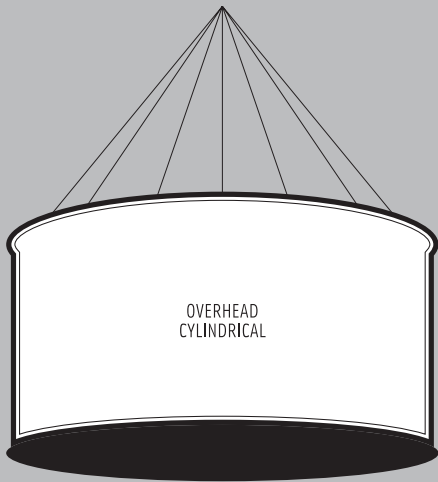

CYLINDRICAL BANNERS

OVERHEAD
CYLINDRICAL

OVERHEAD

- ▲ Up to 2.5m (8' 2")
- ▶ Up to 2.7m (8' 10")
- 📦 Variable

With the freestanding and overhead Cylindrical Banners you can choose where to make a stand – at floor level, or hanging out high above the crowd, head and shoulders above the competition.

Both Overhead and Freestanding Cylindrical Banners offer you a distinctive look with exceptional print coverage.

The Freestanding Cylindrical is quick to assemble and very effective when illuminated. These are perfect for indoor usage – in-store, exhibitions, concerts and clubs.